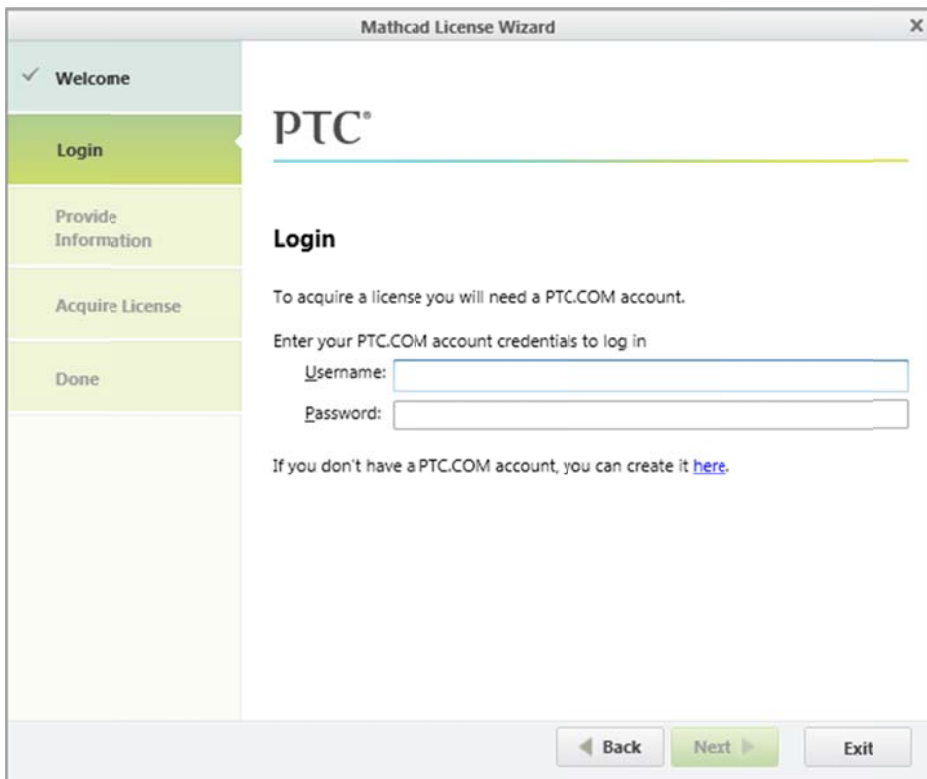

Screen shots of Mathcad Prime 2.0 License Wizard.

Mathcad License Wizard

✓ Welcome

✓ Login

Provide Information

Acquire License

Done

PTC®

Provide Information

Provide the required information below.

Product code:

Host ID:

I am requesting a Home Use license

I am upgrading from a Single User

Prior version product code:

◀ Back Next ▶ Exit