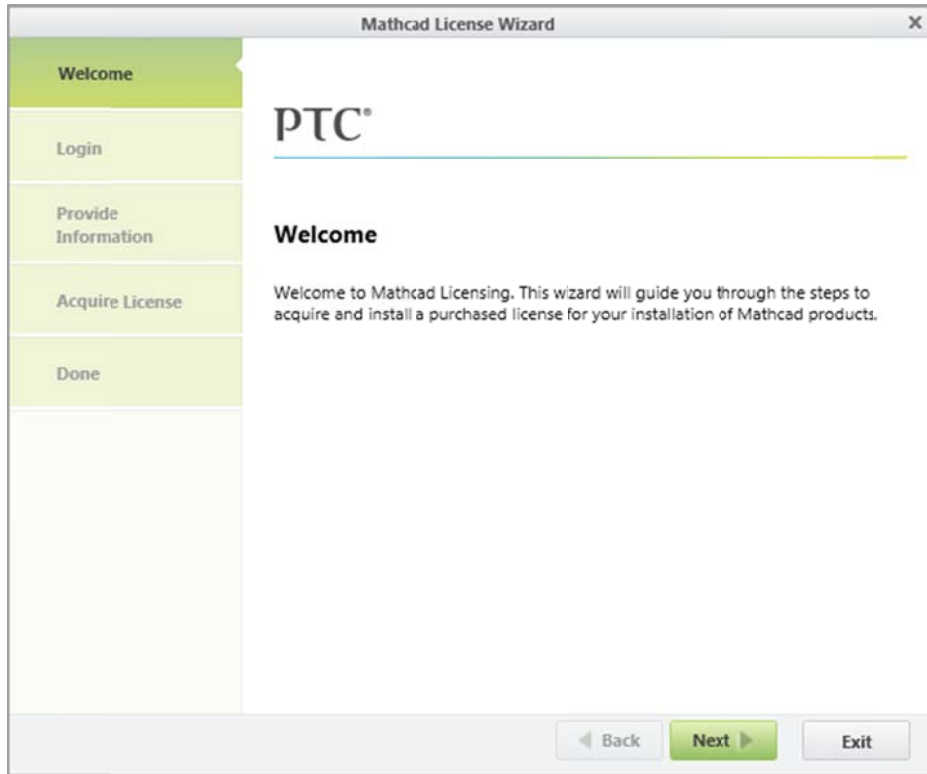

Screen shots of Mathcad Prime 2.0 License Wizard.

Mathcad License Wizard

✓ Welcome

✓ Login

Provide Information

Acquire License

Done

PTC®