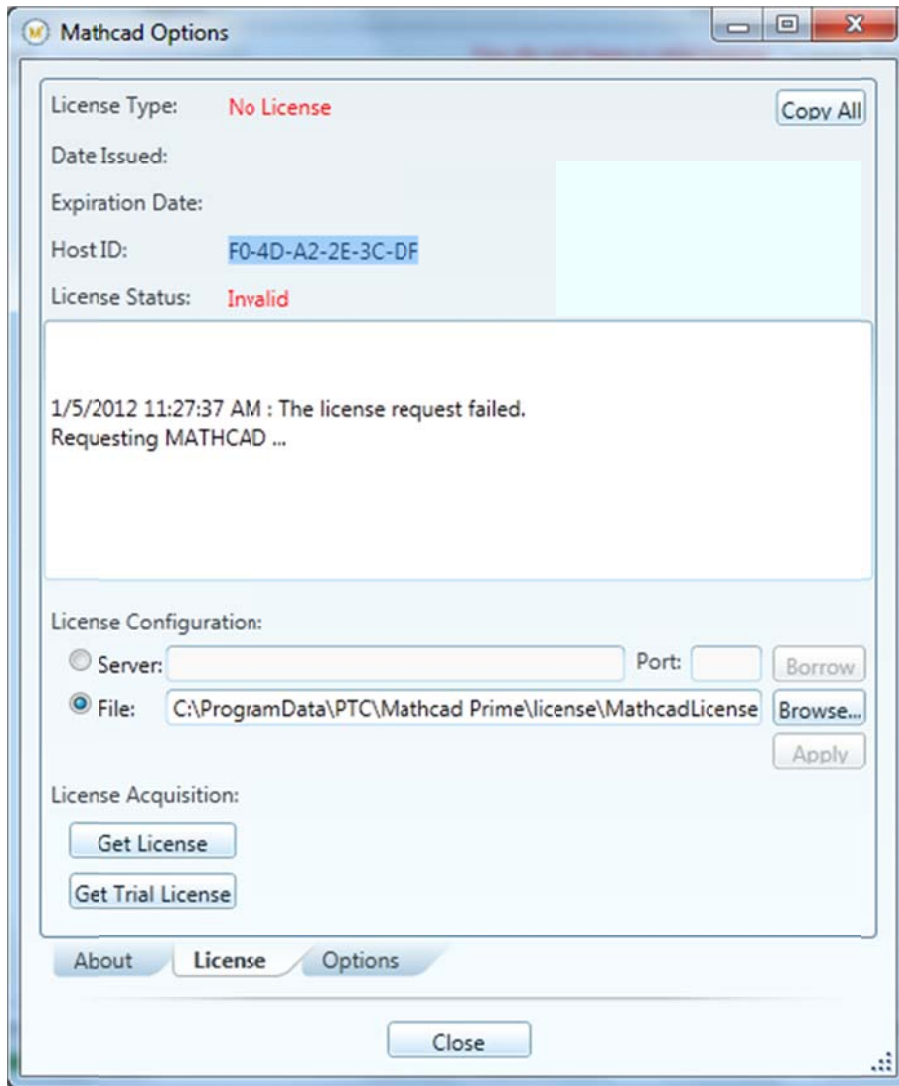

Screen shots of Mathcad Prime 2.0 License Wizard.

Mathcad License Wizard

✓ Welcome

✓ Login

Provide Information

Acquire License

Done

PTC®