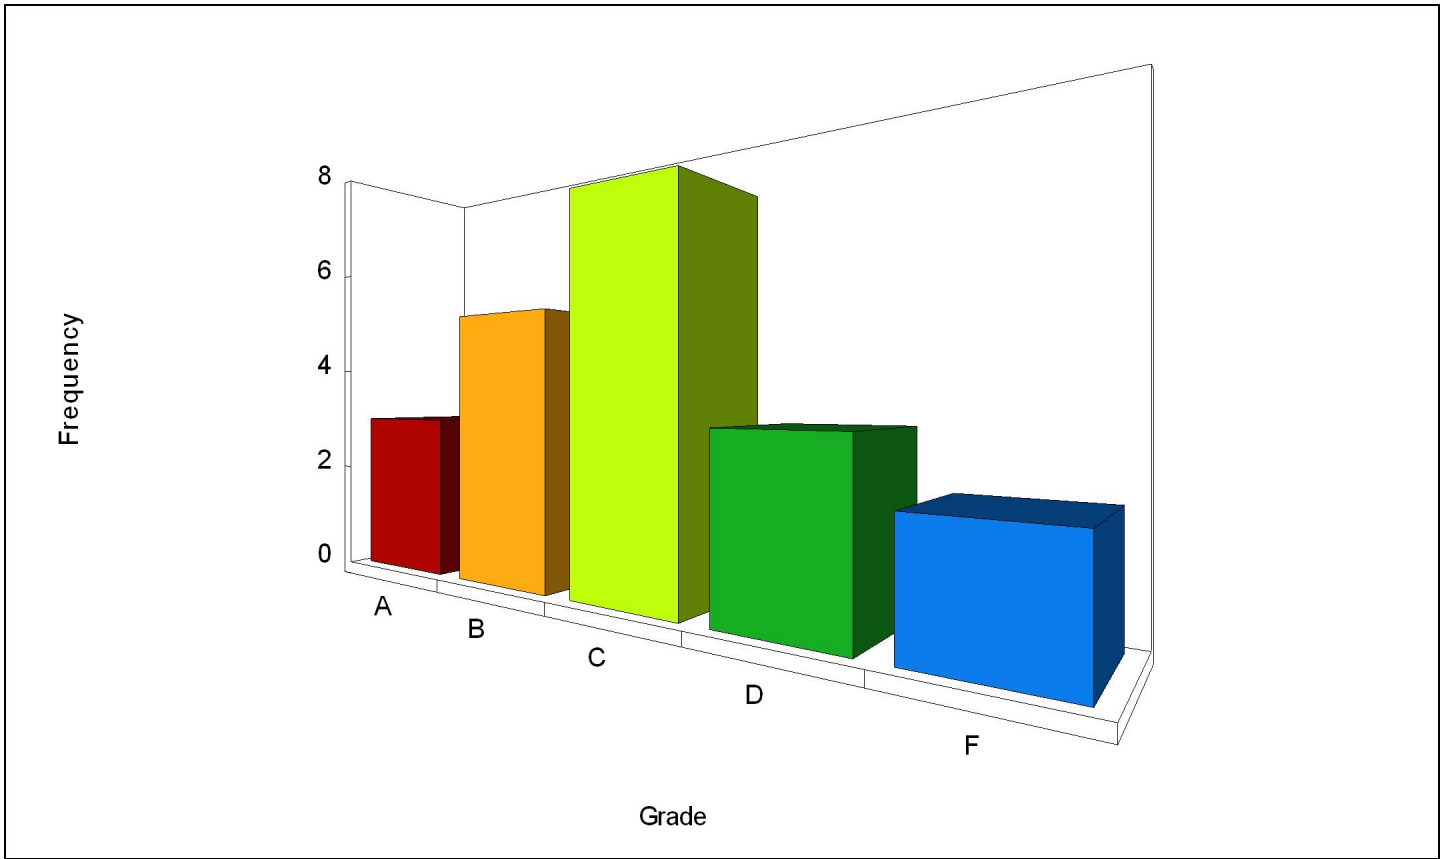

Class Frequency Distribution Report

Benchmark: 75.00%

Mean Score: 77.58%

Overall

Grade	Percent Score	Raw Score	Frequency	Percent
A	90.00 - 100.00+	54.00 - 60.00+	3	15.00
B	80.00 - 89.99	48.00 - 53.99	5	25.00
C	70.00 - 79.99	42.00 - 47.99	7	35.00
D	60.00 - 69.99	36.00 - 41.99	3	15.00
F	0.00 - 59.99	0.00 - 35.99	2	10.00

Class Frequency Distribution Report

Benchmark: 75.00%

Objective 1

Mean Score: 75.50%

Grade	Percent Score	Raw Score	Frequency	Percent
A	90.00 - 100.00	9.00 - 10.00	4	20.00
B	80.00 - 89.99	8.00 - 8.99	6	30.00
C	70.00 - 79.99	7.00 - 7.99	6	30.00
D	60.00 - 69.99	6.00 - 6.99	4	20.00
F	0.00 - 59.99	0.00 - 5.99	0	0.00