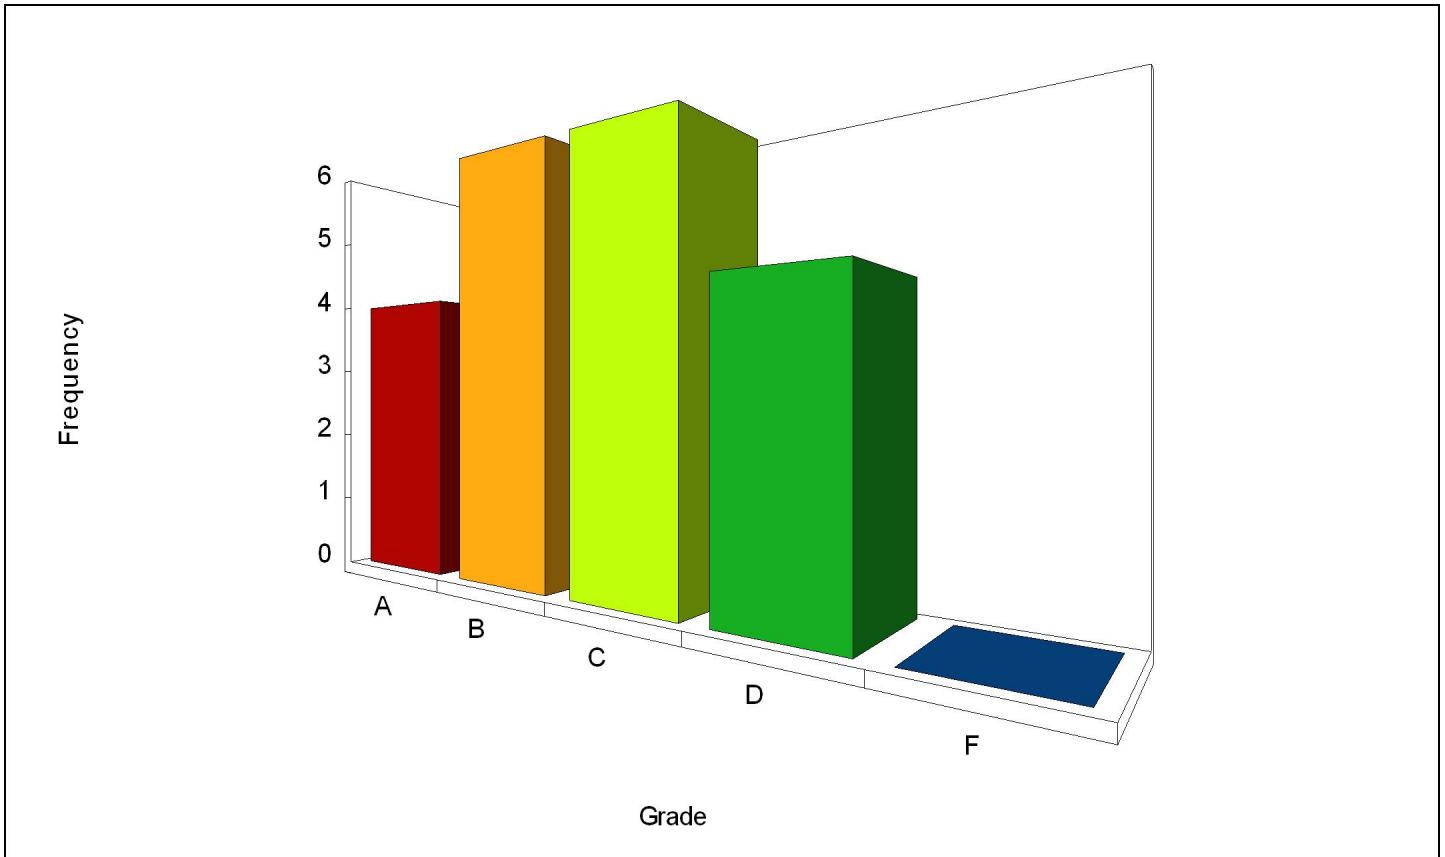

Class Frequency Distribution Report

Benchmark: 75.00%

Objective 1

Mean Score: 75.50%

Grade	Percent Score	Raw Score	Frequency	Percent
A	90.00 - 100.00	9.00 - 10.00	4	20.00
B	80.00 - 89.99	8.00 - 8.99	6	30.00
C	70.00 - 79.99	7.00 - 7.99	6	30.00
D	60.00 - 69.99	6.00 - 6.99	4	20.00
F	0.00 - 59.99	0.00 - 5.99	0	0.00